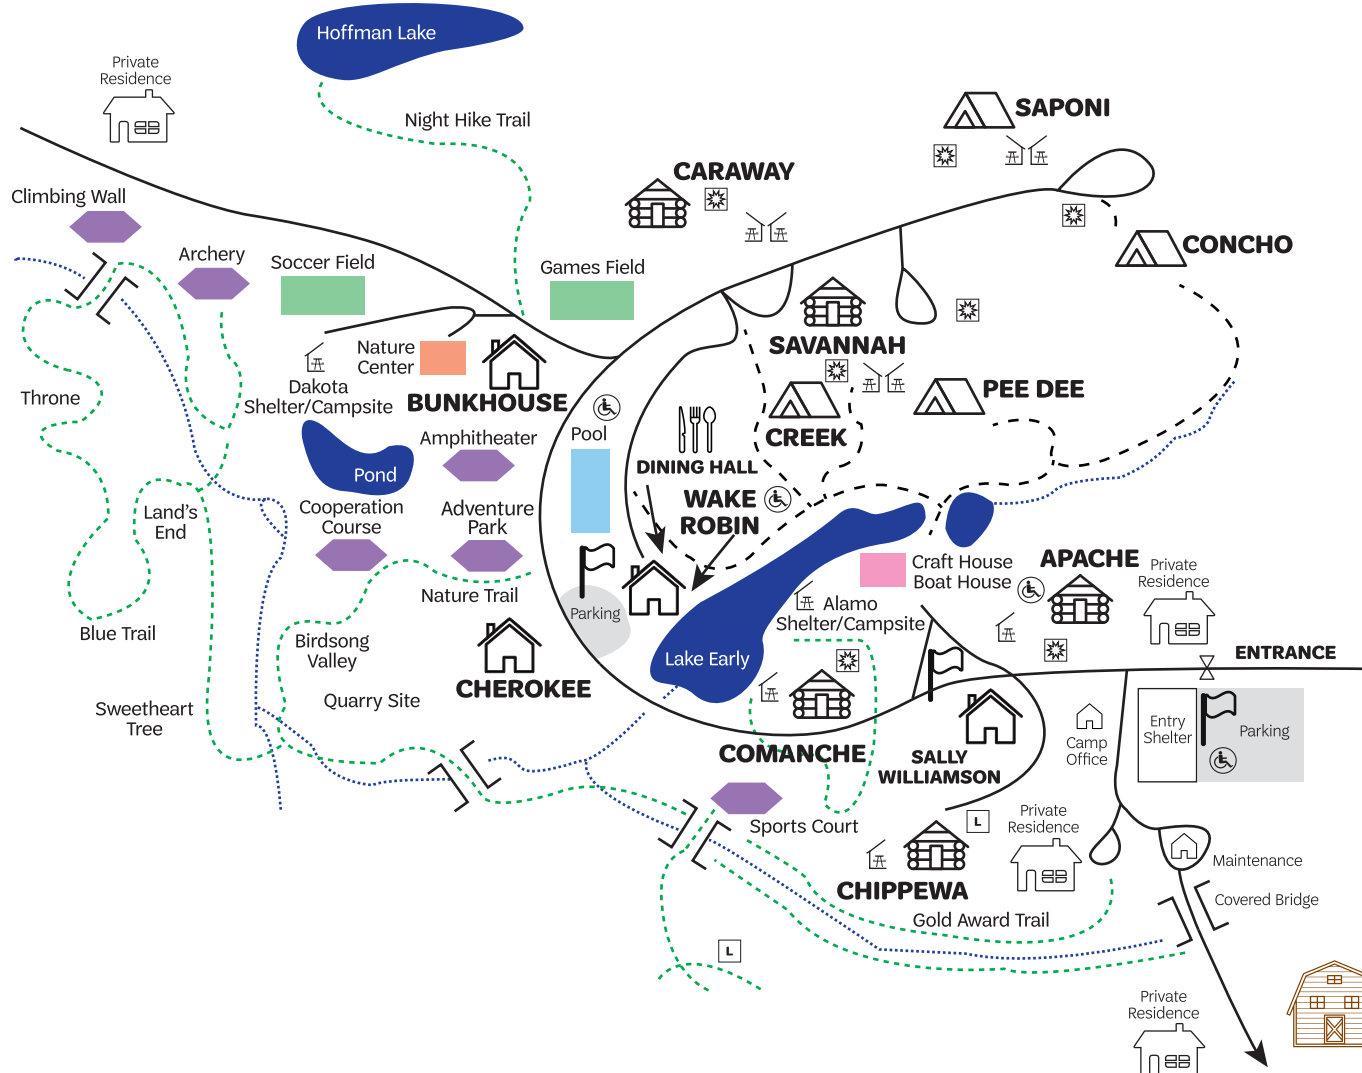

# Keyauwee Program Center

## Key

- Program Area
- Platform Tents
- Small Cabins
- Lodge
- Showers/Toilets
- Latrine
- Picnic Shelter
- Flag Pole
- Gate
- Wheelchair Accessibility
- Main Road
- Foot Path
- Hiking Trail
- Creek

**Circle C Equestrian Center**